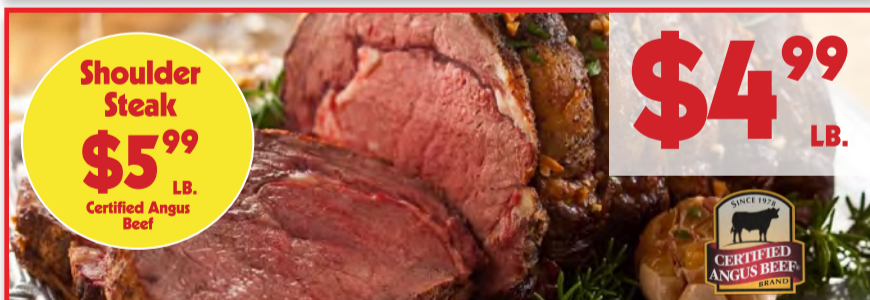

$4⁹⁹ LB.

Boneless English Cut Shoulder Roast
CERTIFIED ANGUS BEEF

$2⁹⁹

Fresh Idaho Potatoes
8 LB. BAG