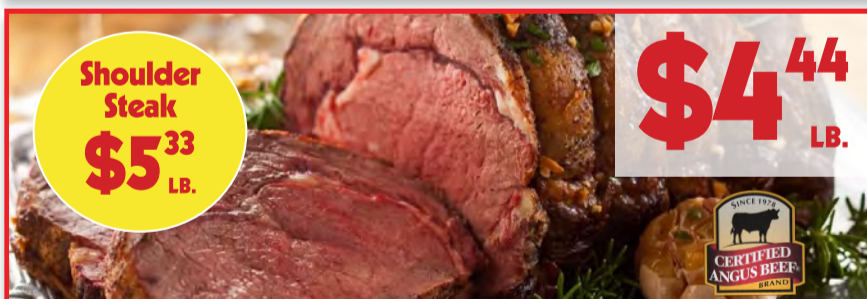

Shoulder Steak
$5³³
LB.

$4⁴⁴
LB.

Boneless English Cut Shoulder Roast

CERTIFIED ANGUS BEEF