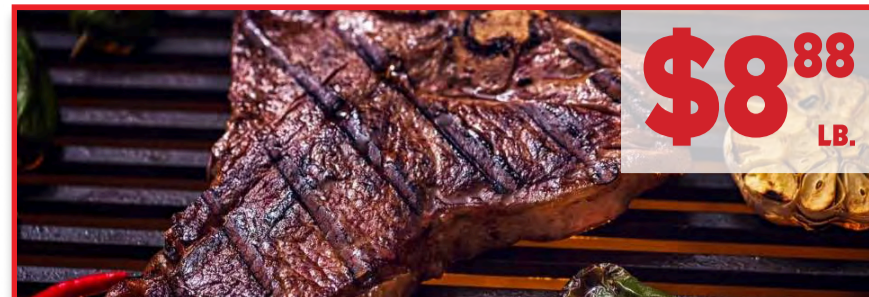

# We Only Sell High Quality Meat from the USA

**70¢**  
LB.

**Fresh USDA Inspected Fryer Leg Quarters**

SOLD IN 10 LB. BAGS

**\$4<sup>44</sup>**  
LB.

**Seaboard Baby Back Ribs**

**\$8<sup>88</sup>**  
LB.

**USDA Select T-Bone Steak**

**T-Bone Steak**  
CERTIFIED ANGUS BEEF

**\$11<sup>56</sup>**  
LB.

**Select Beef Briskets**

**\$4<sup>90</sup>**  
LB.

**Fresh USDA Inspected All Natural Chicken Thighs**

BONELESS OR SKINLESS

**\$3<sup>11</sup>**  
LB.