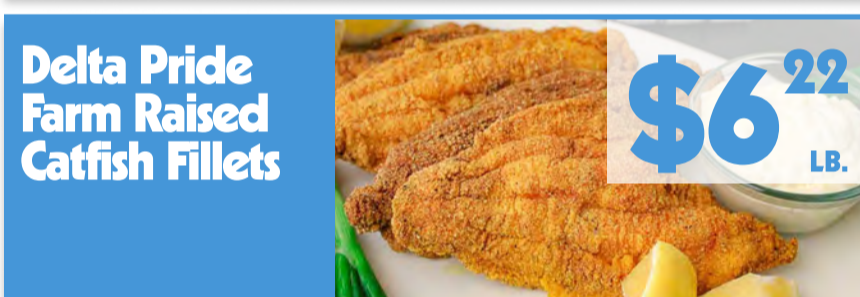

**\$3<sup>55</sup>** LB.

**St. Louis Style Spare Ribs**

**\$1<sup>77</sup>** LB.

**Springer Mountain Farms Whole Chicken Fryers**

**\$5<sup>33</sup>** LB.

**Kentucky Legend Quarter Sliced Ham**

SELECT VARIETIES

**\$3<sup>98</sup>**

**Oscar Mayer Beef Franks**

SELECT VARIETIES • 15 OZ.-1LB.

**\$3<sup>55</sup>**

**Carolina Pride Sliced Bacon**

ASSORTED • 12 OZ.

**\$6<sup>22</sup>** LB.

**Delta Pride Farm Raised Catfish Fillets**

**\$3<sup>55</sup>**

**Salad Of The Seas Dip**

SELECT VARIETIES • 7-10 OZ.

**Fresh Produce**

**44<sup>c</sup>** LB.

**Fresh Green Cabbage**

**88<sup>c</sup>** LB.

**Fresh Jumbo Vidalia Onions**