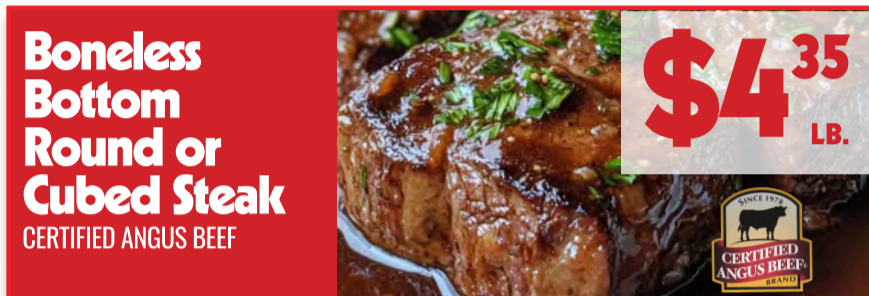

**\$4<sup>43</sup>** LB.

**Boneless Rump Roast**

CERTIFIED ANGUS BEEF

**\$4<sup>35</sup>** LB.

**Boneless Bottom Round or Cubed Steak**

CERTIFIED ANGUS BEEF

**\$1<sup>77</sup>** LB.

**Fresh USDA Inspected Fryer Chicken Thighs or Drumsticks**