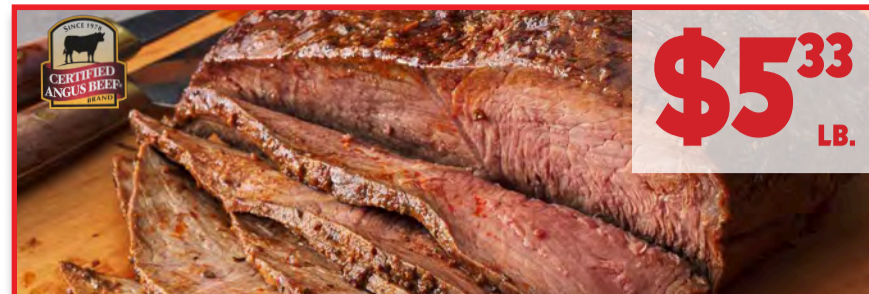

QUANTITIES LIMITED. WHILE SUPPLIES LAST

**We Only Sell High Quality Meat from the USA**

**\$2<sup>22</sup>** LB.

**Butcher Fresh Boneless Half Pork Loin**

**\$2<sup>66</sup>** LB.

**Butcher Fresh Boneless Center Cut Pork Chops**

BONELESS BREAKFAST CUT THIN PORK CHOPS • \$3.11/LB.

**\$5<sup>33</sup>** LB.

**Boneless Sirloin Tip Roast**

CERTIFIED ANGUS BEEF

**Cubed Steak**  
CERTIFIED ANGUS BEEF

**\$6<sup>22</sup>** LB.

**Fresh USDA Inspected Chicken Breasts**

BONELESS/SKINLESS • FAMILY PK.

**\$4<sup>43</sup>** LB.

**Butterball 85% Lean Ground Turkey**

1 LB. PK.

97% LEAN GROUND TURKEY • \$6.22/1 LB. PK.

**\$4<sup>44</sup>**

**Mariah Sliced Bacon**

ASSORTED • 24 OZ.