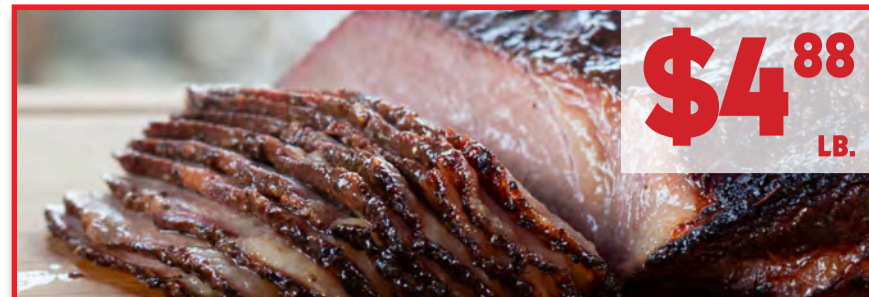

\$1⁷⁴ LB.

Fresh Boston Butt Pork Roast

PORK STEAKS OR COUNTRY STYLE RIBS • \$2.66/LB

\$1⁷⁶ LB.

Springer Mountain Farms All Natural Drumsticks or Bone-In Thighs

\$4⁸⁸ LB.

USDA Select Beef Brisket

Seaboard Baby Back Ribs