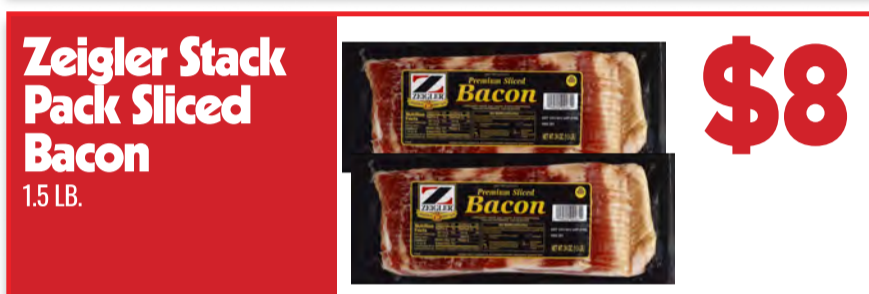

**\$1<sup>77</sup>**  
LB.

**Springer Mountain Farms Whole Fryers**

**\$3<sup>11</sup>**  
LB.

**Springer Mountain Farms All Natural Chicken Thighs**

BONELESS/SKINLESS

**\$8**

**Zeigler Stack Pack Sliced Bacon**