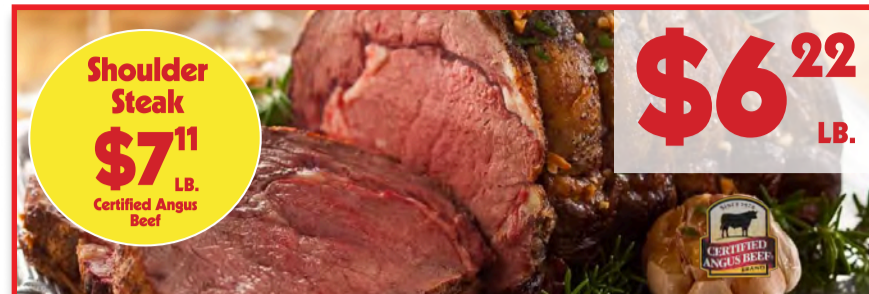

# We Only Sell High Quality Meat from the USA

**\$3<sup>54</sup>**  
LB.

**Butcher Fresh Boneless Center Cut Pork Chops**  
BONELESS BREAKFAST CUT THIN PORK CHOPS • \$4/LB.

**\$8<sup>88</sup>**  
LB.

**Boneless Top Sirloin Steak**

CERTIFIED ANGUS BEEF

**Shoulder Steak**  
**\$7<sup>11</sup>**  
LB.  
Certified Angus Beef

**\$6<sup>22</sup>**  
LB.

**English Cut Shoulder Roast**

CERTIFIED ANGUS BEEF

**\$3<sup>55</sup>**  
LB.

**St. Louis Style Spare Ribs**